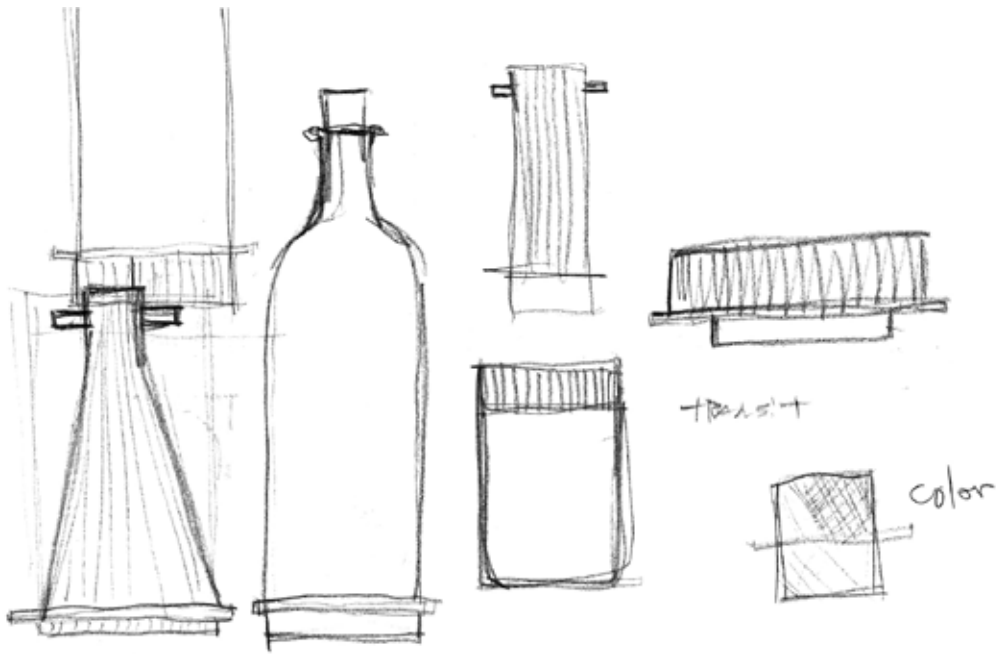

359.518S
single dose teapot
cm H 11,5 Ø 8,5
inch H 4,72 ø 3,35
cl 42 - oz 14.2

Tea and Coffee

handmade and lampworked, borosilicate glass

312.084
shot
cm H 5 Ø 5
inch H 1,97 Ø 1,97
cl 9 - oz 3

312.085
coffee cup
cm H 5 Ø 6
inch H 1,97 Ø 2,36
cl 14 - oz 4.7