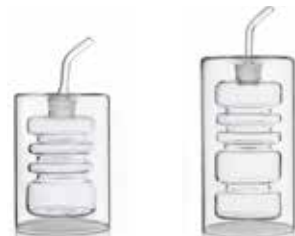

37.000.101
spout
cm H 4,5
inch H 1.77

370.022
olive oil bottle small
cm H 11 + 4,5 Ø 8
inch H 4.33+1.77
ø 3,15
cl 13 - oz 4.4

370.021
olive oil bottle large
cm H 14,5 + 4,5 Ø 8
inch H 5.71+1.77
ø 3,15
cl 22 - oz 7.4