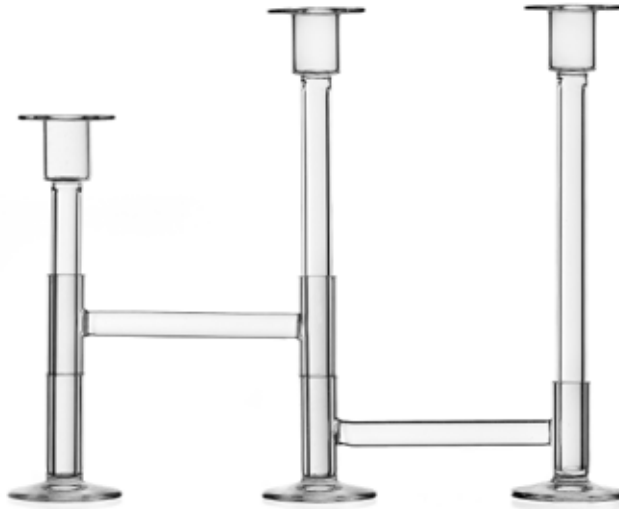

370.306
perfumer M
cm H 14,5 Ø 9
inch H 5,71 ø 3,54
cl 40 - oz 13.5

370.307
perfumer L
cm H 18,5 Ø 11
inch H 7,28 ø 4,33
cl 100 - oz 33.8

Helios

Decorating

handmade and lampworked, borosilicate glass

Decorating