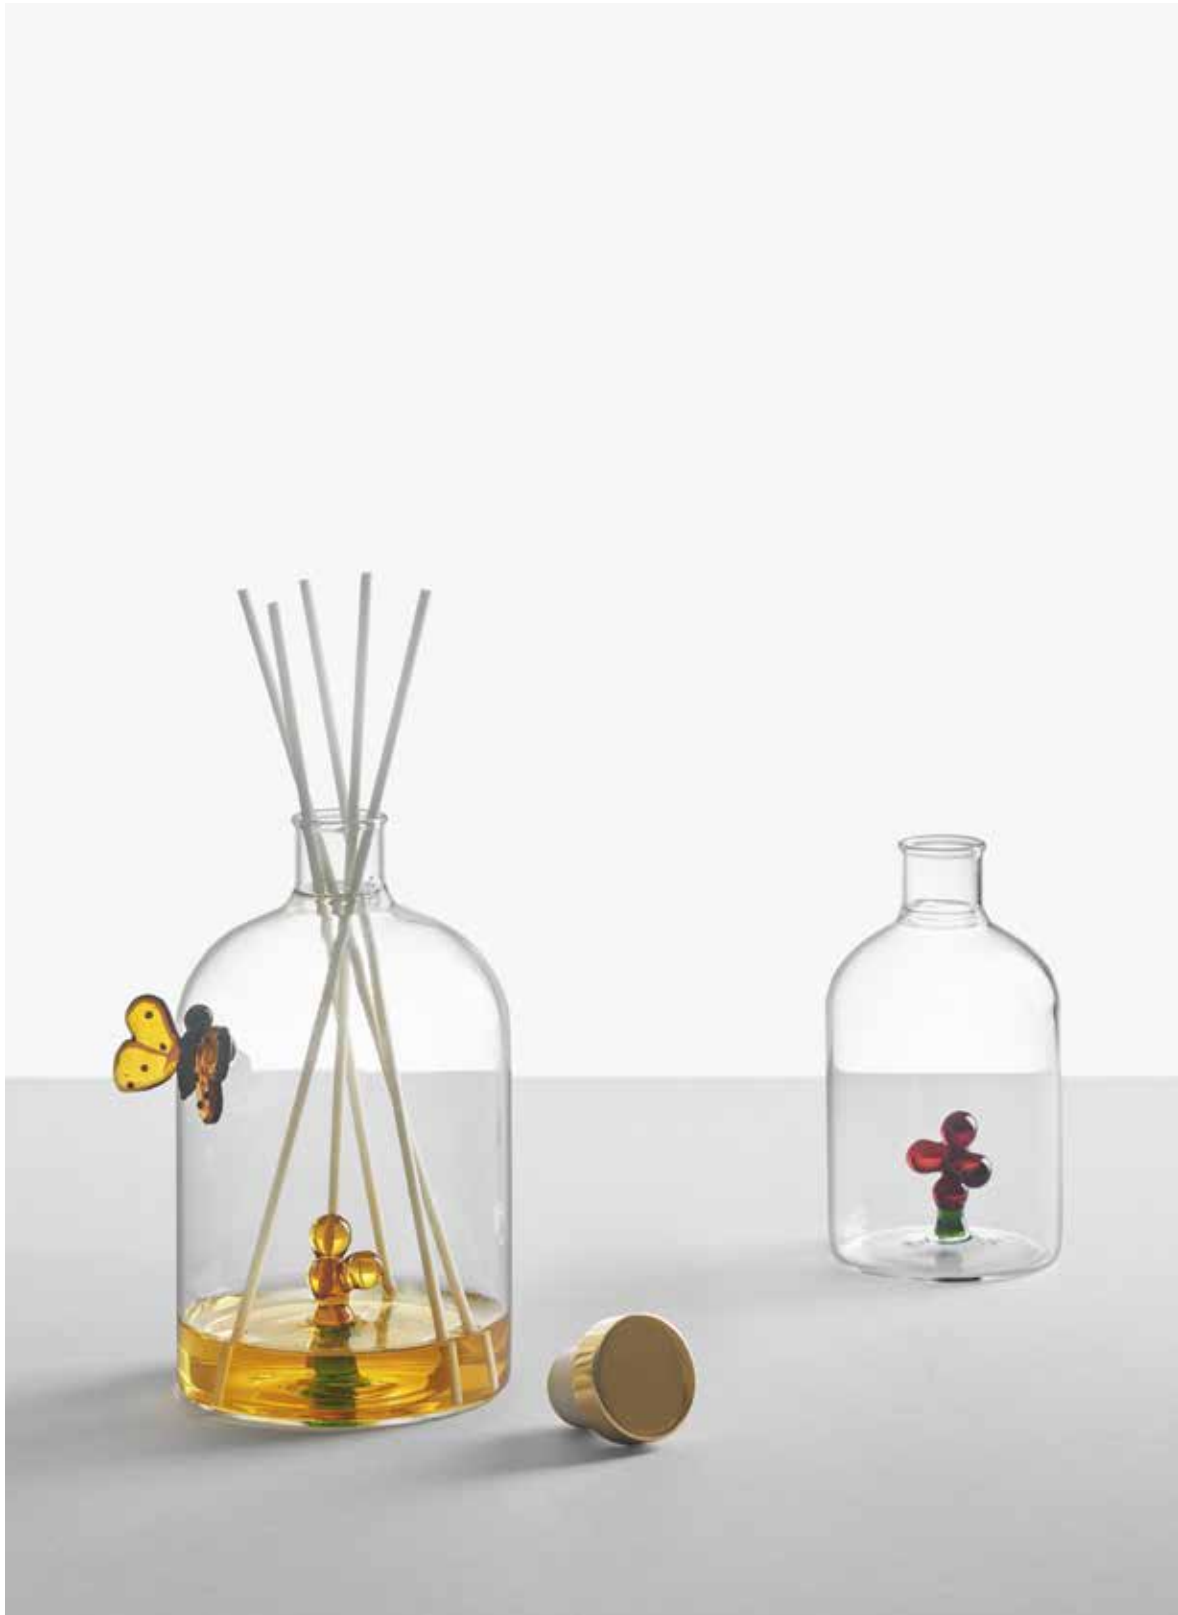

handmade and lampworked, borosilicate glass