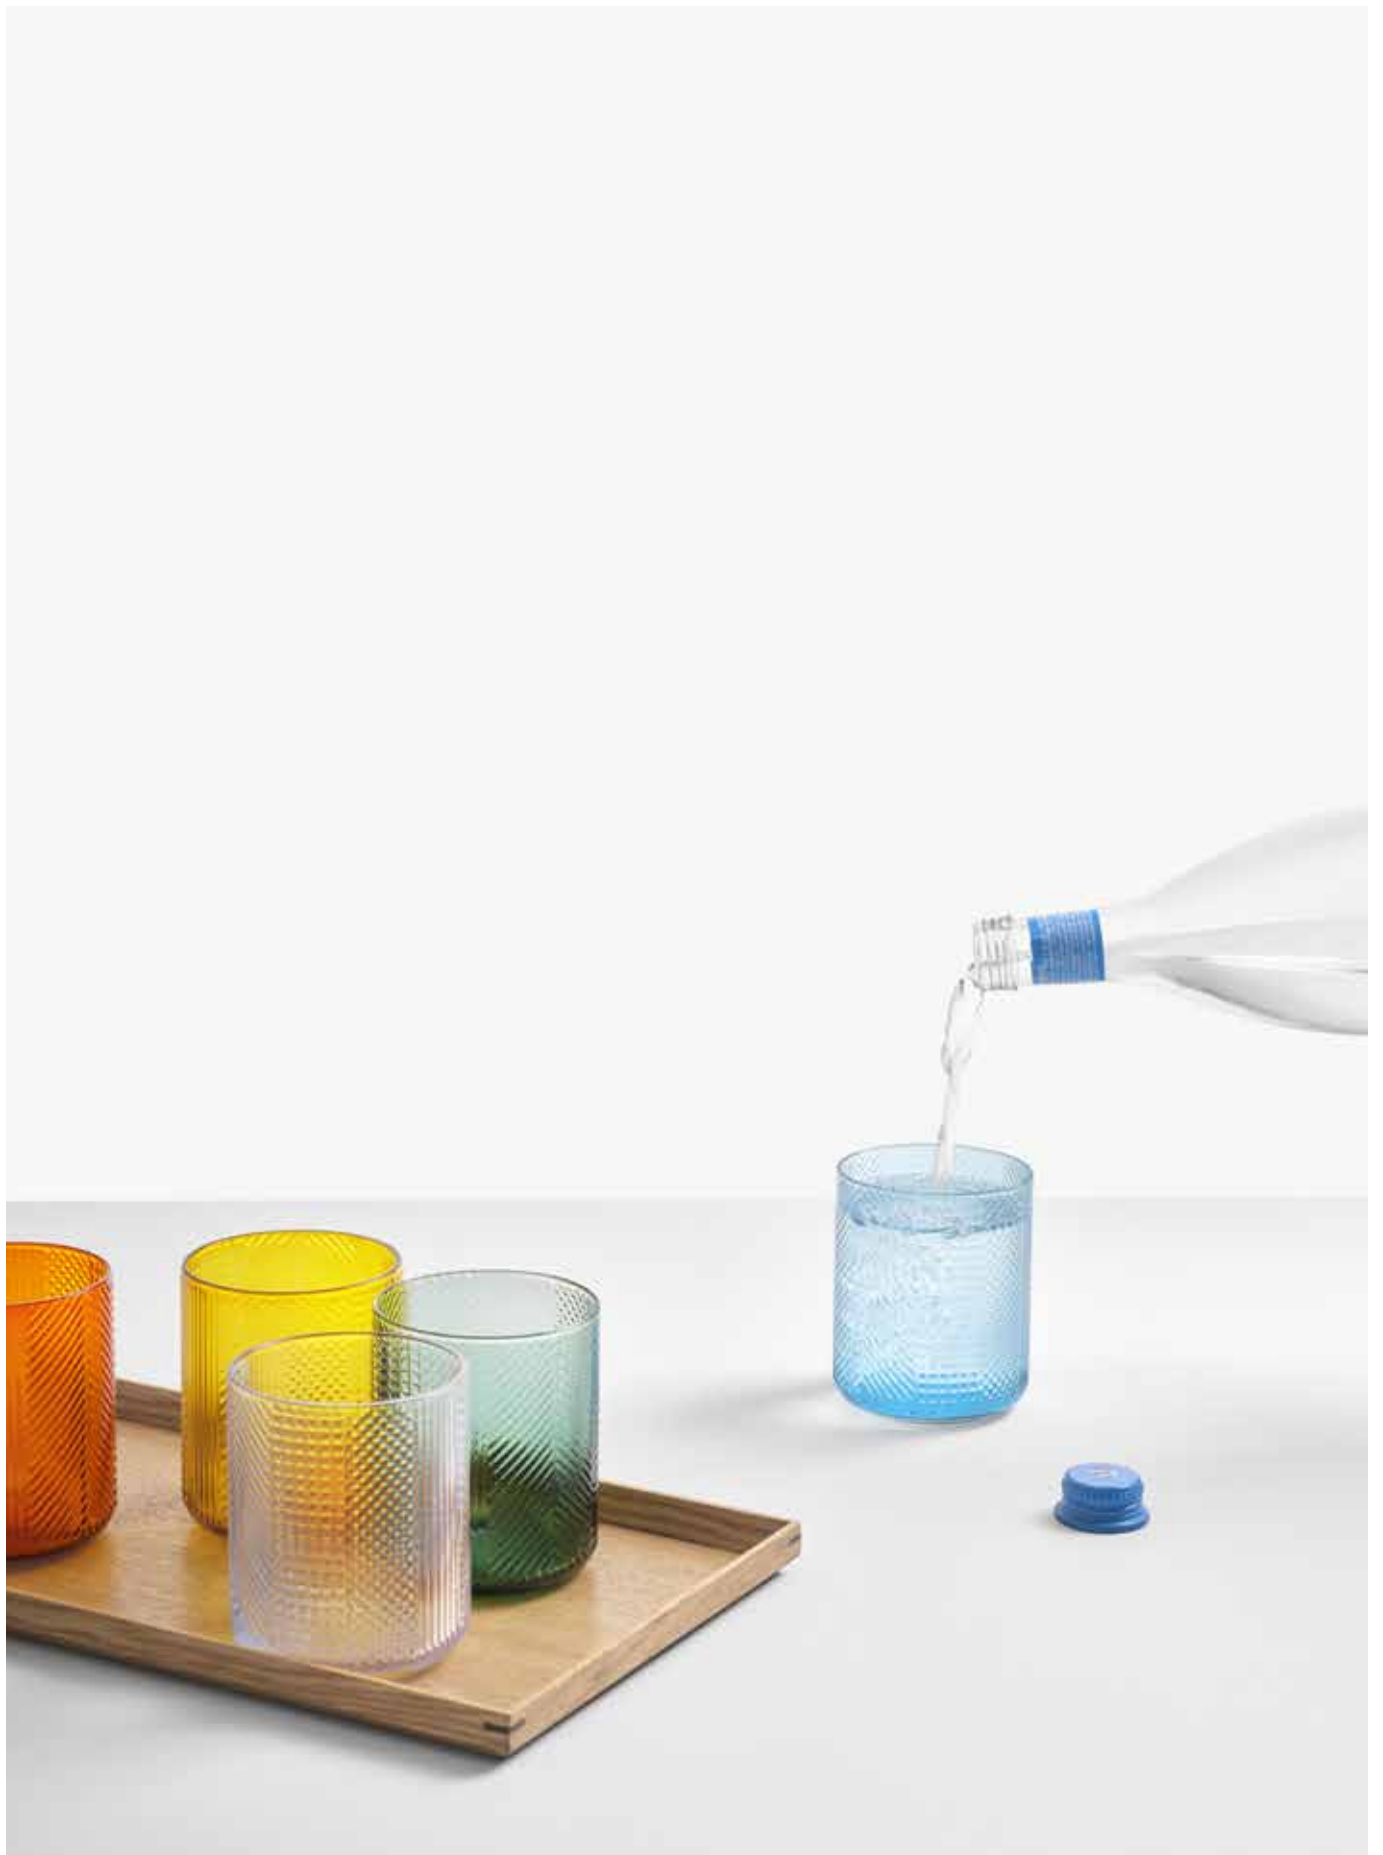

312.017
flute
cm H 16,5 Ø 5
inch H 6,5 ø 1,97
cl 20 - oz 6.8

312.020
small bottle
cm H 32 Ø 10
inch H 12,6 ø 3,94
cl 81 - oz 27.4

312.019
big bottle
cm H 34 Ø 10
inch H 13,39 ø 3,94
cl 100 - oz 33.8

mouth-blown glass in a stationary mold and finished by hand