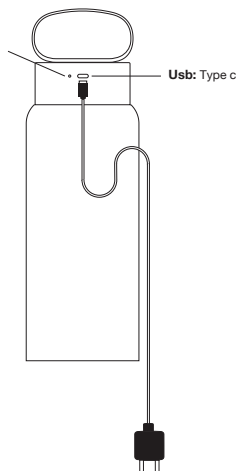

The absence of the stem create an effect as like the handle is floating.

Furthermore the handle is connected to the electrical part without visible connections respecting the minimalist dna of the lamp.

A suspended light giving warmth and cosiness on a dark evenings..”

denis guidone

Charge indicator:
When charge,
red light on.
When full charge,
green light on.

ANDON

_Wireless lamp
design Denis Guidone

Dimension: 95mm x 290mm

Material: Aluminum + Glass + Acrylic

Led type: 2835

Lumen: 210lm

Watt: 10W

Battery: 4000mAh

Color Temp.: 3000K

Switch: 3 steps brightness

Charge port: Type-C