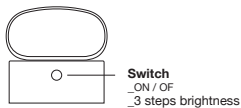

The absence of the stem create an effect as like the handle is floating.

Furthermore the handle is connected to the electrical part without visible connections respecting the minimalist dna of the lamp.

A suspended light giving warmth and cosiness on a dark evenings..”

denis guidone

Charge indicator:
When charge,
red light on.
When full charge,
green light on.

ANDON

_Wireless lamp
design Denis Guidone

Dimension: 95mm x 290mm